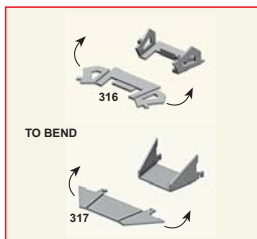

138

139

140

● ALUMINIUM HUMBROL no. 56

ALUMINIUM
ALLUMINIO
ALUMINUM
ALUMINIUM

TAMEO KITS

TMK 315

**FERRARI 312T
TEAM "EVEREST"**