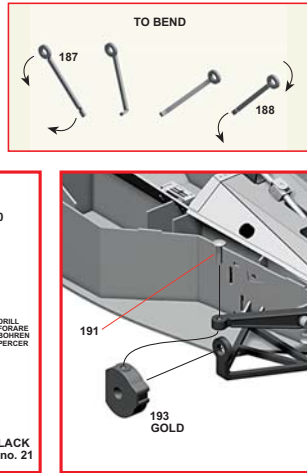

138

139

140

● ALUMINIUM HUMBROL no. 56

ALUMINIUM
ALLUMINIO
ALUMINUM
ALUMINIUM

TAMEO KITS

TMK 315

**FERRARI 312T
TEAM "EVEREST"**