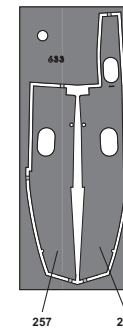

TMK 315

FERRARI 312T TEAM "EVEREST" RACE OF CHAMPIONS 1976

TAMEO KITS srl

Viale C.Colombo, 36-38
17022 BORGIO VEREZZI SV ITALY
Tel. 39 019 - 615.250 Fax. 39 019 - 615.310
website www.tameokits.com
e-mail technical@tameokits.com
e-mail sales@tameokits.com