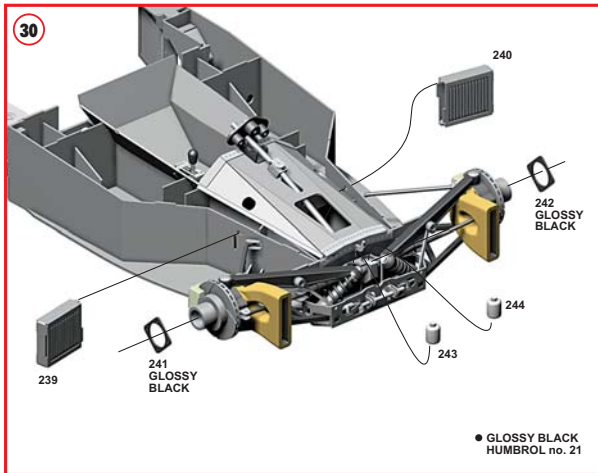

138

139

140

● ALUMINIUM HUMBROL no. 56

ALUMINIUM
ALLUMINIO
ALUMINUM
ALUMINIUM

TAMEO KITS

TMK 315

**FERRARI 312T
TEAM "EVEREST"**