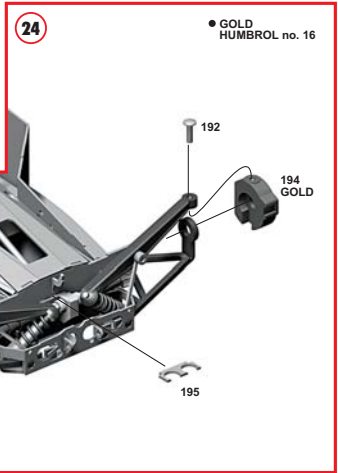

138

139

140

● ALUMINIUM HUMBROL no. 56

ALUMINIUM
ALLUMINIO
ALUMINUM
ALUMINIUM

TAMEO KITS

TMK 315

**FERRARI 312T
TEAM "EVEREST"**