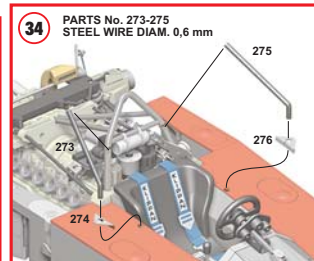

138

139

140

● ALUMINIUM HUMBROL no. 56

ALUMINIUM
ALLUMINIO
ALUMINUM
ALUMINIUM

TAMEO KITS

TMK 315

**FERRARI 312T
TEAM "EVEREST"**