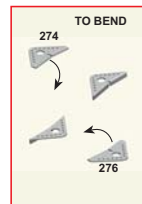

138

139

140

● ALUMINIUM HUMBROL no. 56

ALUMINIUM
ALLUMINIO
ALUMINUM
ALUMINIUM

TAMEO KITS

TMK 315

**FERRARI 312T
TEAM "EVEREST"**