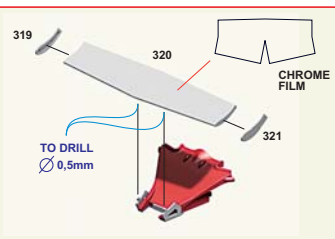

138

139

140

● ALUMINIUM HUMBROL no. 56

ALUMINIUM
ALLUMINIO
ALUMINUM
ALUMINIUM

TAMEO KITS

TMK 315

**FERRARI 312T
TEAM "EVEREST"**