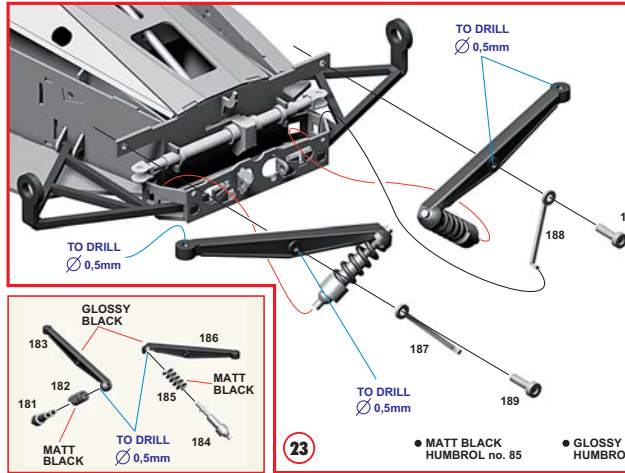

138

139

140

● ALUMINIUM HUMBROL no. 56

ALUMINIUM
ALLUMINIO
ALUMINUM
ALUMINIUM

TAMEO KITS

TMK 315

**FERRARI 312T
TEAM "EVEREST"**