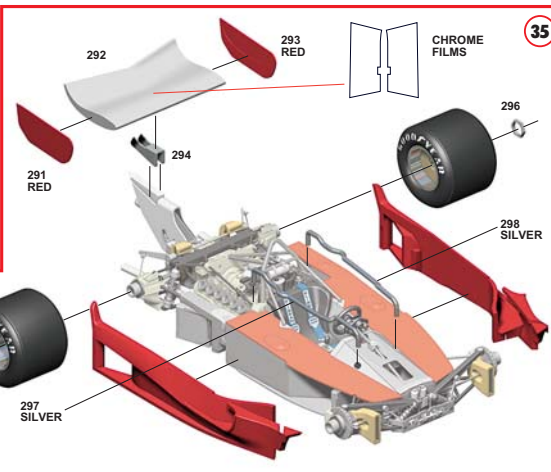

138

139

140

● ALUMINIUM HUMBROL no. 56

ALUMINIUM
ALLUMINIO
ALUMINUM
ALUMINIUM

TAMEO KITS

TMK 315

**FERRARI 312T
TEAM "EVEREST"**