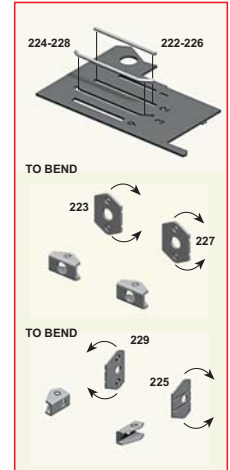

138

139

140

● ALUMINIUM HUMBROL no. 56

ALUMINIUM
ALLUMINIO
ALUMINUM
ALUMINIUM

TAMEO KITS

TMK 315

**FERRARI 312T
TEAM "EVEREST"**