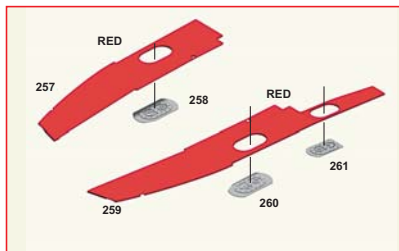

138

139

140

● ALUMINIUM HUMBROL no. 56

ALUMINIUM
ALLUMINIO
ALUMINUM
ALUMINIUM

TAMEO KITS

TMK 315

**FERRARI 312T
TEAM "EVEREST"**