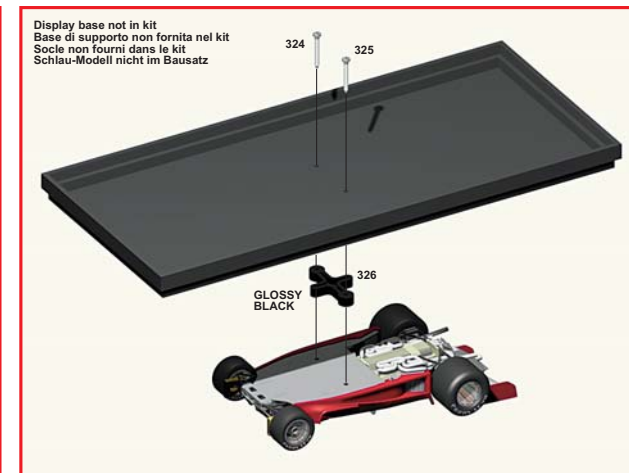

138

139

140

● ALUMINIUM HUMBROL no. 56

ALUMINIUM
ALLUMINIO
ALUMINUM
ALUMINIUM

TAMEO KITS

TMK 315

**FERRARI 312T
TEAM "EVEREST"**