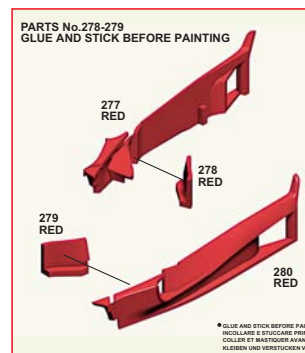

138

139

140

● ALUMINIUM HUMBROL no. 56

ALUMINIUM
ALLUMINIO
ALUMINUM
ALUMINIUM

TAMEO KITS

TMK 315

**FERRARI 312T
TEAM "EVEREST"**