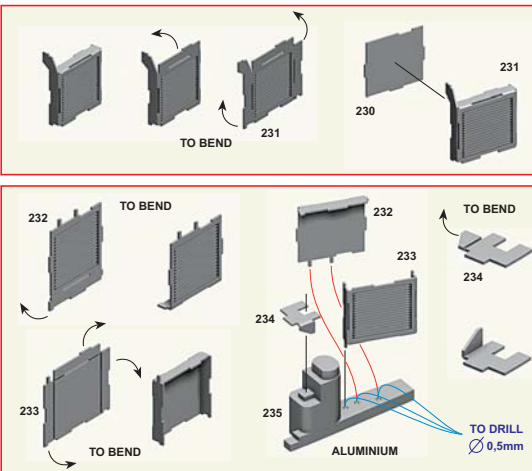

138

139

140

● ALUMINIUM HUMBROL no. 56

ALUMINIUM
ALLUMINIO
ALUMINUM
ALUMINIUM

TAMEO KITS

TMK 315

**FERRARI 312T
TEAM "EVEREST"**