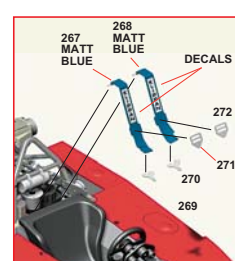

138

139

140

● ALUMINIUM HUMBROL no. 56

ALUMINIUM
ALLUMINIO
ALUMINUM
ALUMINIUM

TAMEO KITS

TMK 315

**FERRARI 312T
TEAM "EVEREST"**