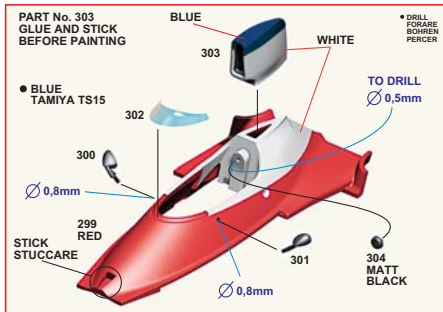

138

139

140

● ALUMINIUM HUMBROL no. 56

ALUMINIUM
ALLUMINIO
ALUMINUM
ALUMINIUM

TAMEO KITS

TMK 315

**FERRARI 312T
TEAM "EVEREST"**