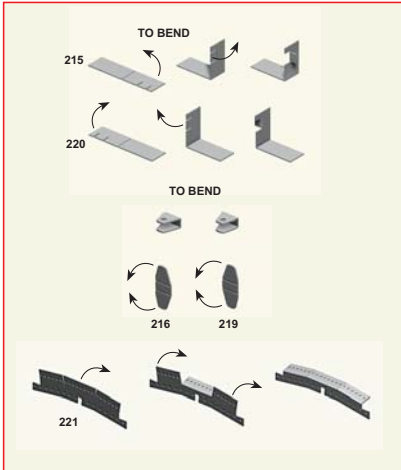

138

139

140

● ALUMINIUM HUMBROL no. 56

ALUMINIUM
ALLUMINIO
ALUMINUM
ALUMINIUM

TAMEO KITS

TMK 315

**FERRARI 312T
TEAM "EVEREST"**