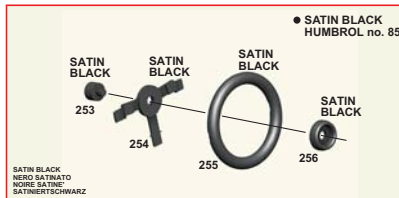

138

139

140

● ALUMINIUM HUMBROL no. 56

ALUMINIUM
ALLUMINIO
ALUMINUM
ALUMINIUM

TAMEO KITS

TMK 315

**FERRARI 312T
TEAM "EVEREST"**